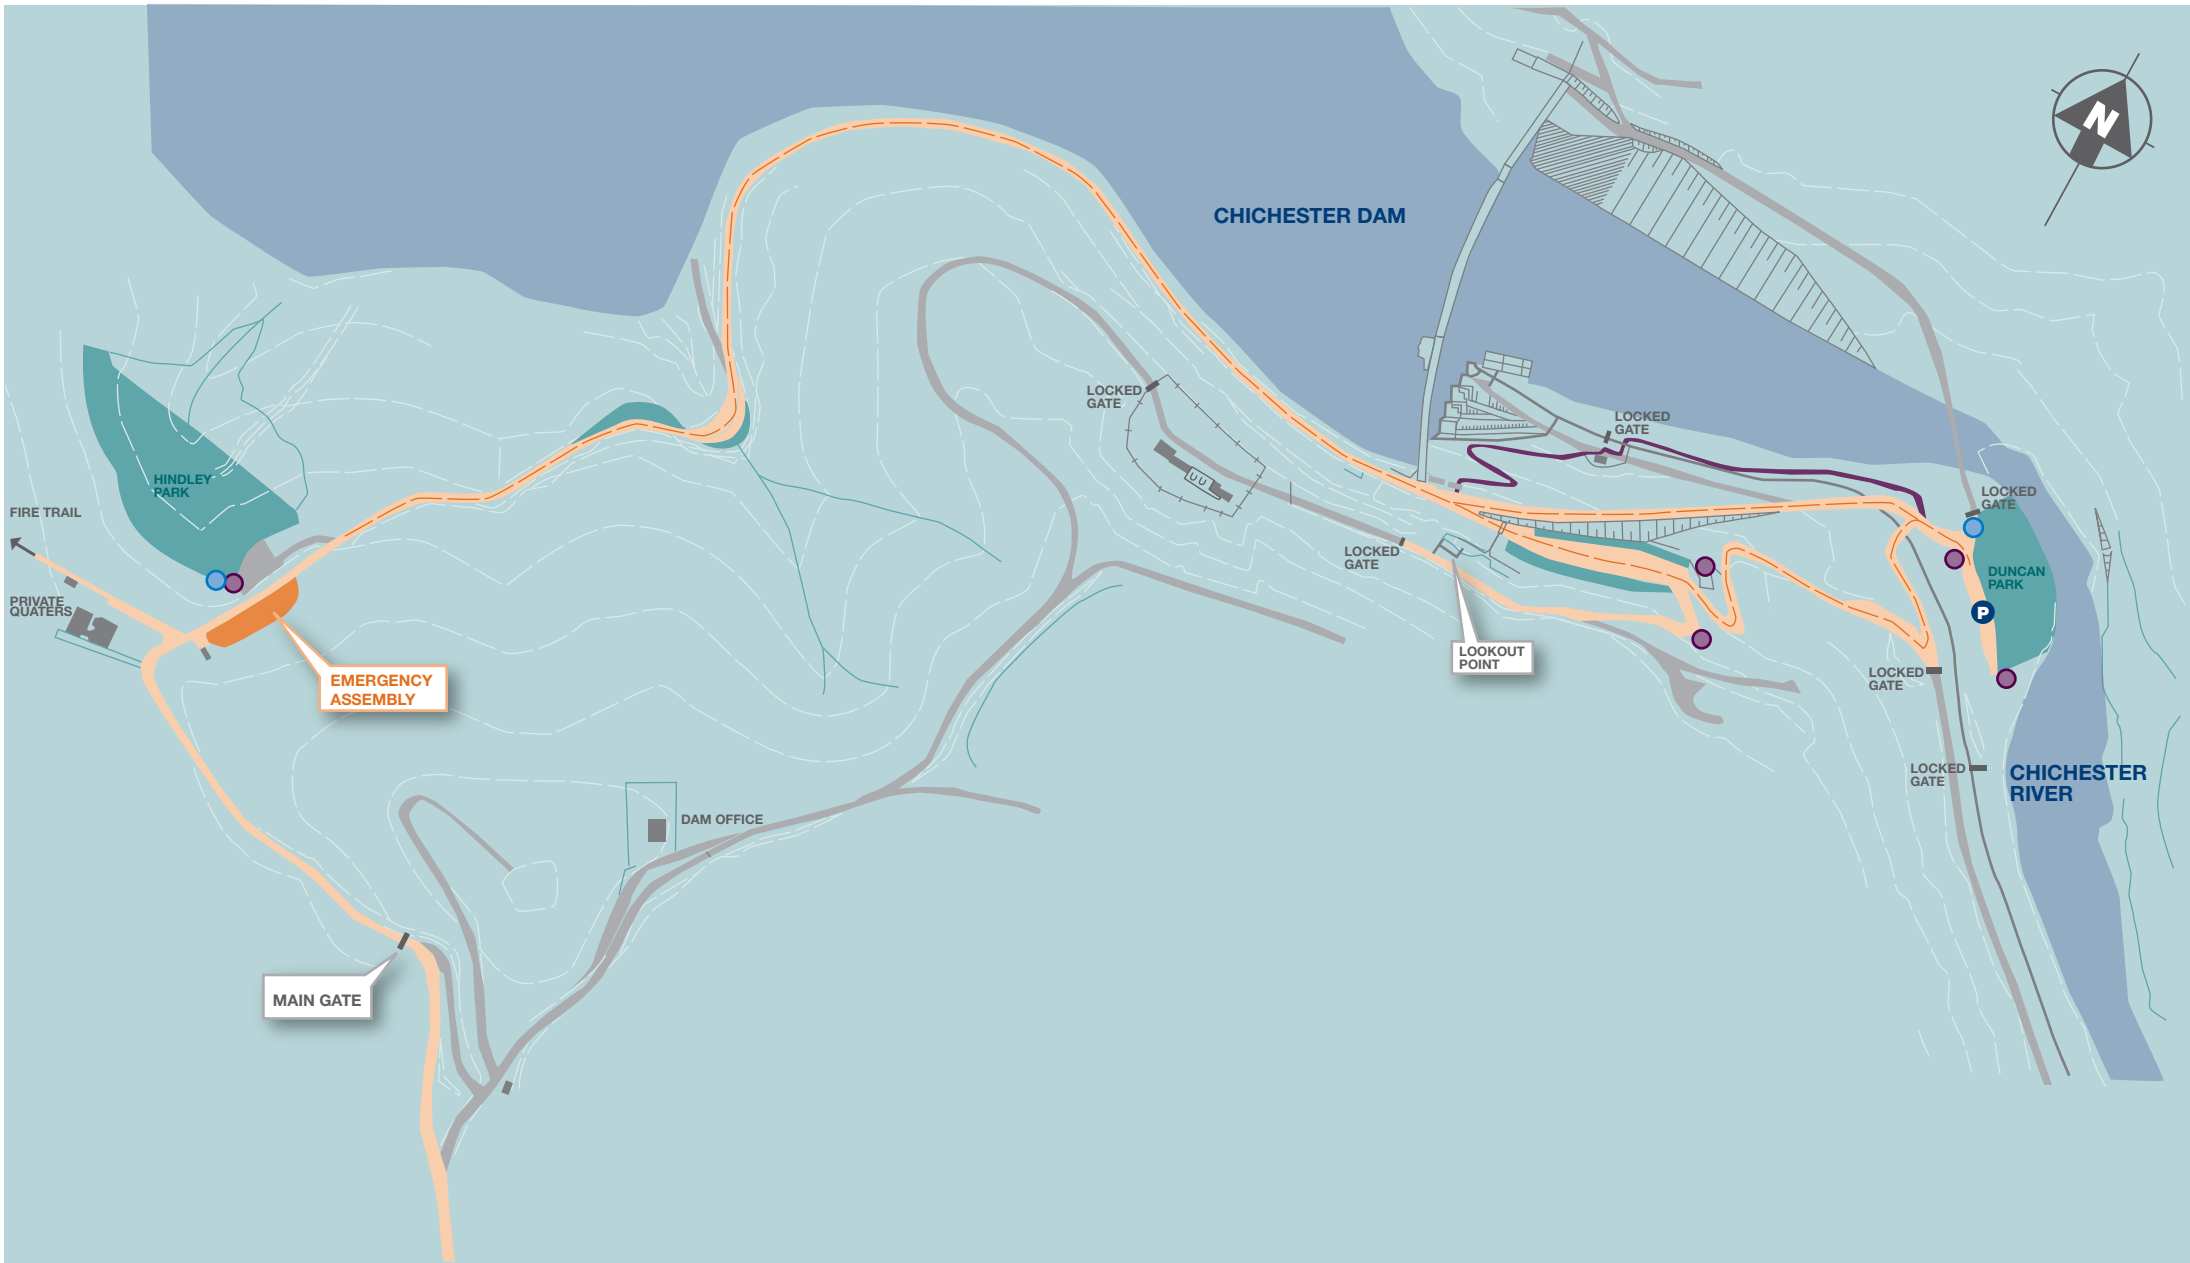

CHICHESTER DAM

PUBLIC AMENITIES AND ACCESS

- EMERGENCY EVACUATION ROUTE
- WALKING TRAIL
- PUBLIC ACCESS PERMITTED
- AUTHORISED ACCESS ONLY
- PICNIC AND BBQ AREA
- PUBLIC TOILET
- P COACH PARKING
- HOT AND DRINKING WATER TAPS